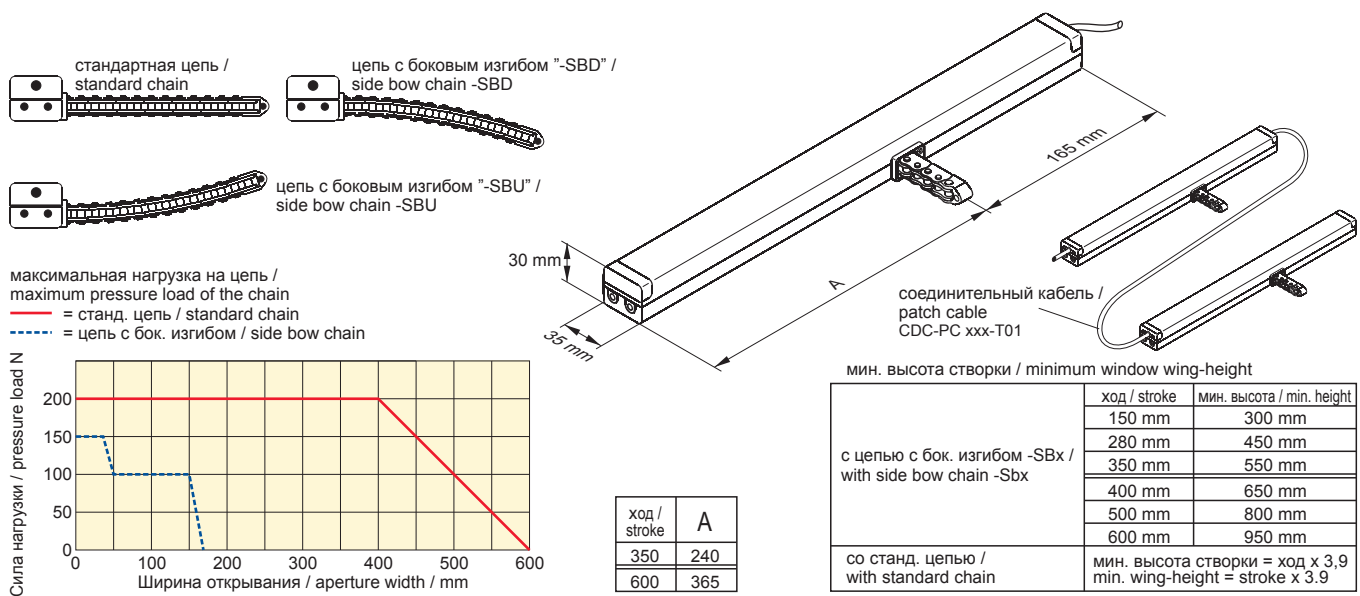

Пример применения

Features

- useable for smoke ventilation, D+H Euro-SHEV according to DIN EN 12101-2 as well as daily natural ventilation
- equipped with microprocessor-controlled motor electronic
- integrated tandem security cut-off for operation up to 2 drives at the same window
- stroke lengths programmable (by PLP-Tool)
- drive functions and characteristics are programmable via Powerline (PLP1, PDA service tool);
- extra silent motor running in ventilation mode
- CDC 200/600 with SHE high speed function for a fast window opening in case of fire
- fire resistance (30 min. / 300°C) and 10,000 double strokes with rated load tested
- passive and active anti pitch function
- window gasket relieve function after closing procedure
- power and signals can be looped through from one drive to the next one for up to 3 drives in one row (without TMS function)
- power supply from both sides possible
- various options available, e.g. position and status indications
- mounting-sets coordinated with profile systems available

Example for Application

Технические данные

Technical Data

Типы / types	CDC 200/350 (-SBx)	CDC 200/600 (-SBx)
Номинал. напр. / rated voltage	24 VDC ±15 %	
Номинал. ток / rated current	0,6 A (0,5 A)	1,0 A (0,83 A)
Сила давления / pressure force	200 N (150 N)	200 N (150 N)
Сила тяги / tractive force	150 N	200 N, 150 N*
Сила удерж. / locking force	1500 N	
Время откр. / opening time	15 s / 100 mm	15 s, 9 s** / 100 mm
Время закр. / closing time	20 s / 100 mm	15 s, 20 s* / 100 mm
Класс защиты / ingress prot.	IP 50	
Темп. диап. / Range of temp.	-5°C ... +75°C	
Подключение / connection	силикон. кабель / silicone cable 2,5 m	
Корпус / housing	алюминий / aluminium	
Цвет / colour	серебристый / silver (~ RAL 9006)	

* Ускоренное открывание при пожаре / SHEV high speed

** Область закрывания 100 ... 0 mm / closing range 100 ... 0 mm

Тип	№ арт.	Вес/кг	Ход/мм	Примечание
Type	Ord.-No.	Weight/kg	Stroke/mm	Comment
CDC 200/350	25.000.15	1,10	350	
CDC 200/350-SBD	25.002.15	1,10	350	с цепью с боковым изгибом / with side bow chain
CDC 200/350-SBU	25.002.20	1,10	350	с цепью с боковым изгибом / with side bow chain
CDC 200/600	25.004.15	1,31	600	
CDC 200/600-SBD	25.006.15	1,31	600	с цепью с боковым изгибом / with side bow chain
CDC 200/600-SBU	25.006.20	1,31	600	с цепью с боковым изгибом / with side bow chain
CDC-PC 800-T01	30.006.35	0,20		CDC соедин. кабель 800 мм / CDC patch cable 800 mm
CDC-PC 1200-T01	30.006.37	0,30		CDC соедин. кабель 1200 мм / CDC patch cable 1200 mm